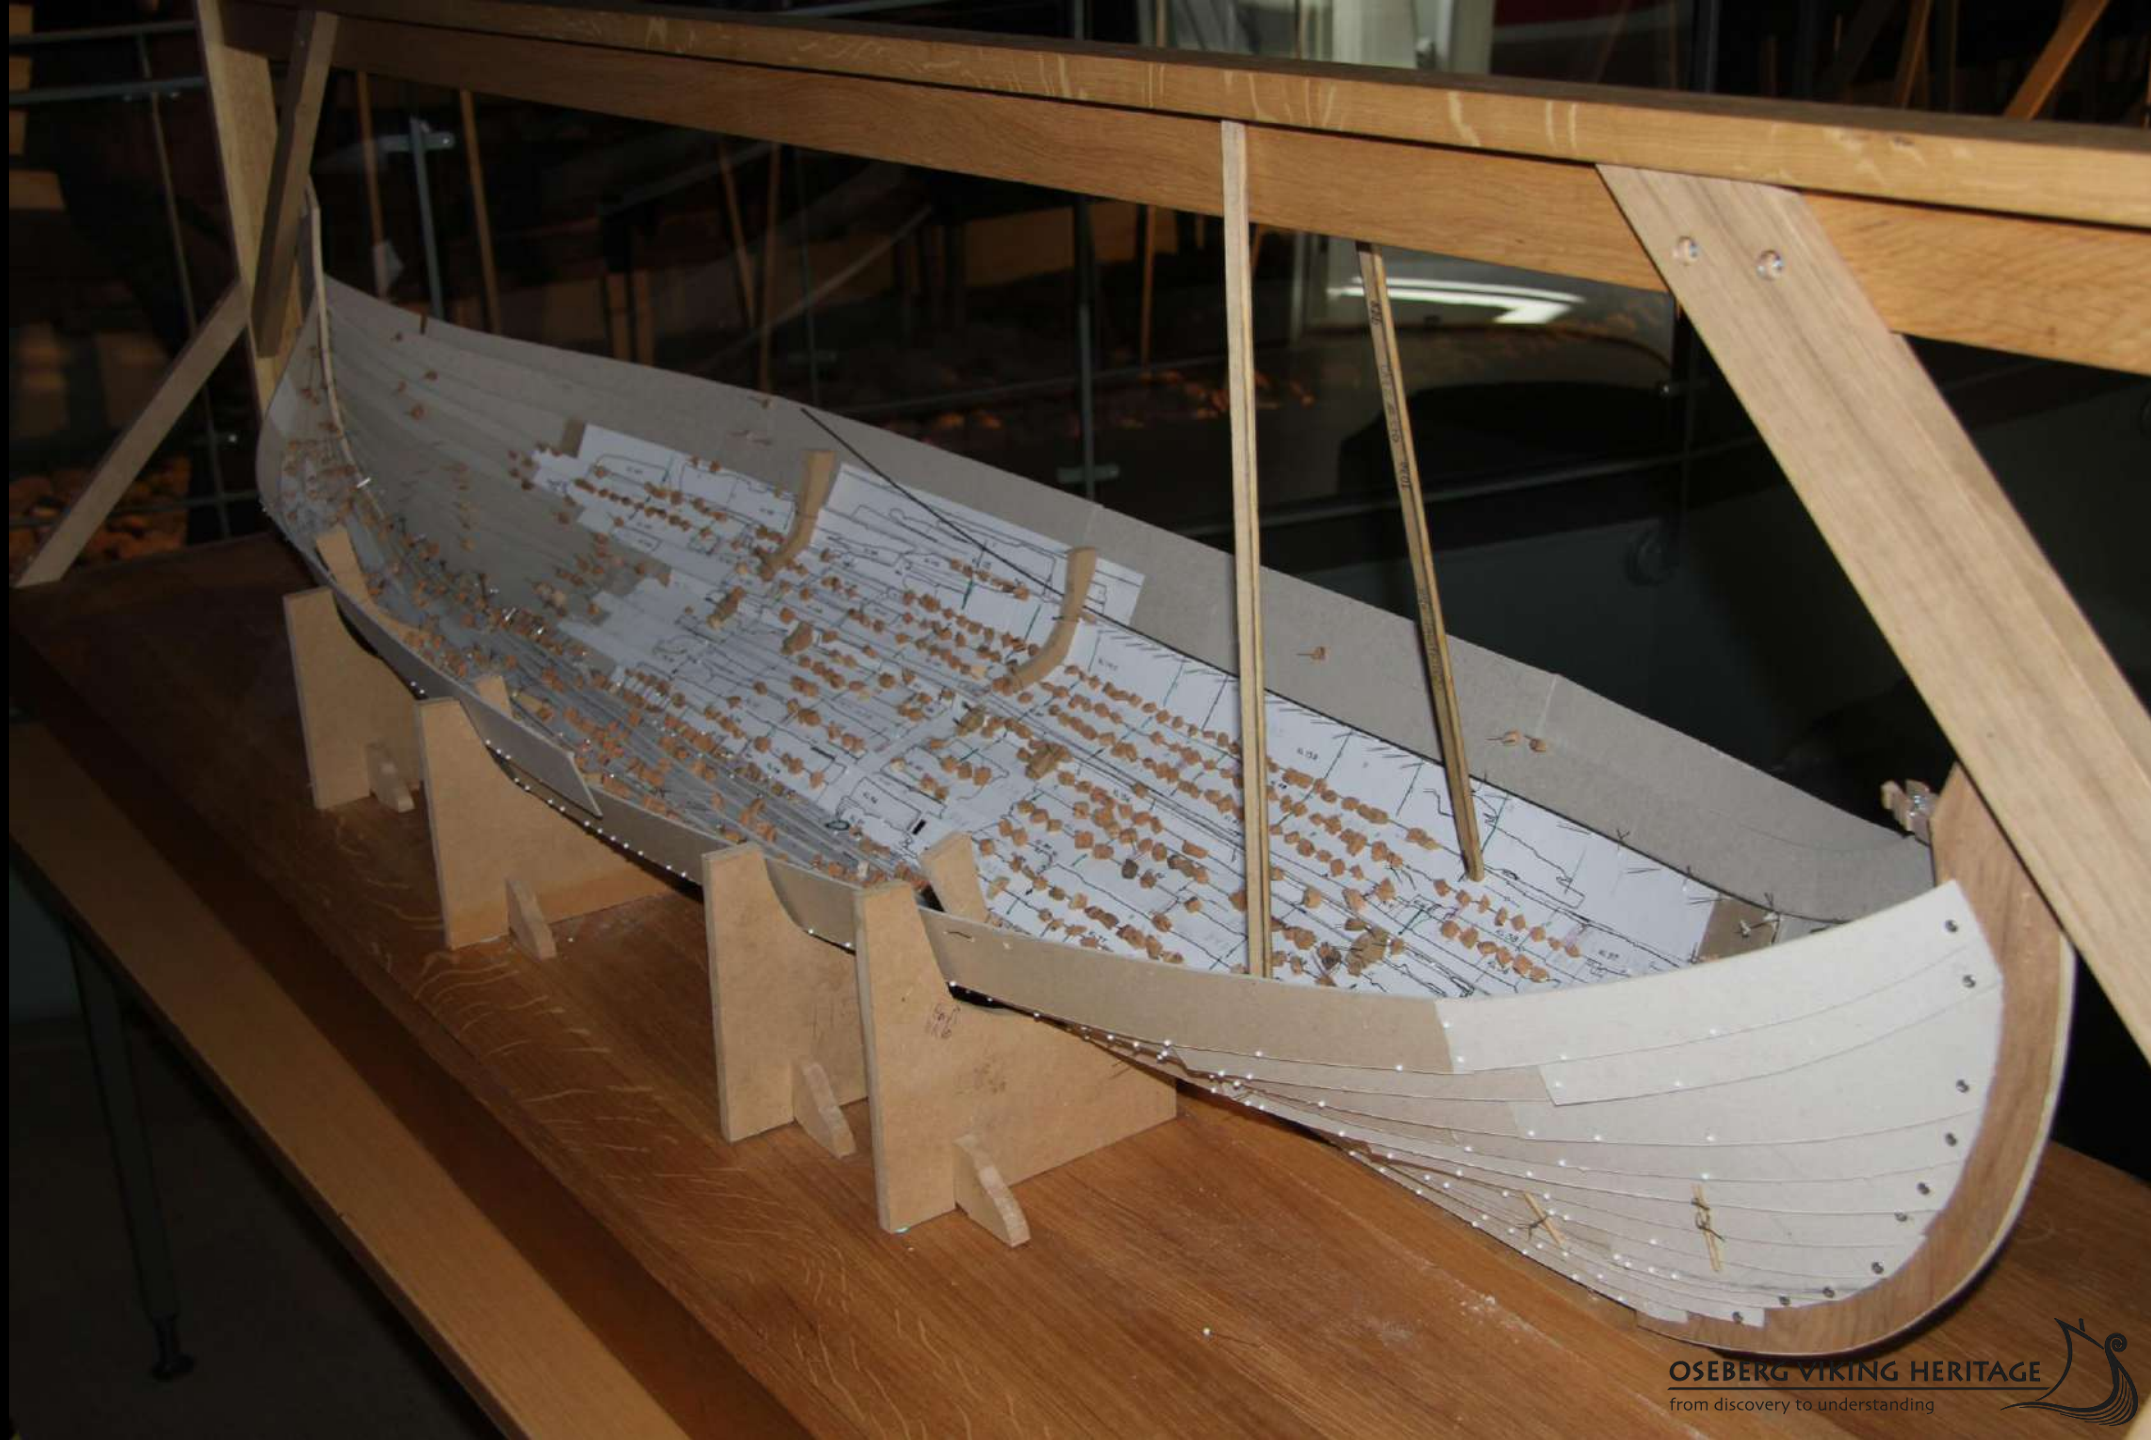

Jan Vogt Knutsen

Chief Boat Builder

The Oseberg Viking Heritage Foundation

OSEBERG VIKING HERITAGE

from discovery to understanding

Excavation of
The Klåstad Ship
1970 under the supervision of
Professor Arne Emil Christensen

OSEBERG VIKING
from discovery to understanding

OSEBERG VIKING HERITAGE
from discovery to understanding

The reconstruction of The Klåstad ship

1:20
KLÄSTAD: LÄNGDSKITT

The building process

Shadowing trees
making logs without
branches