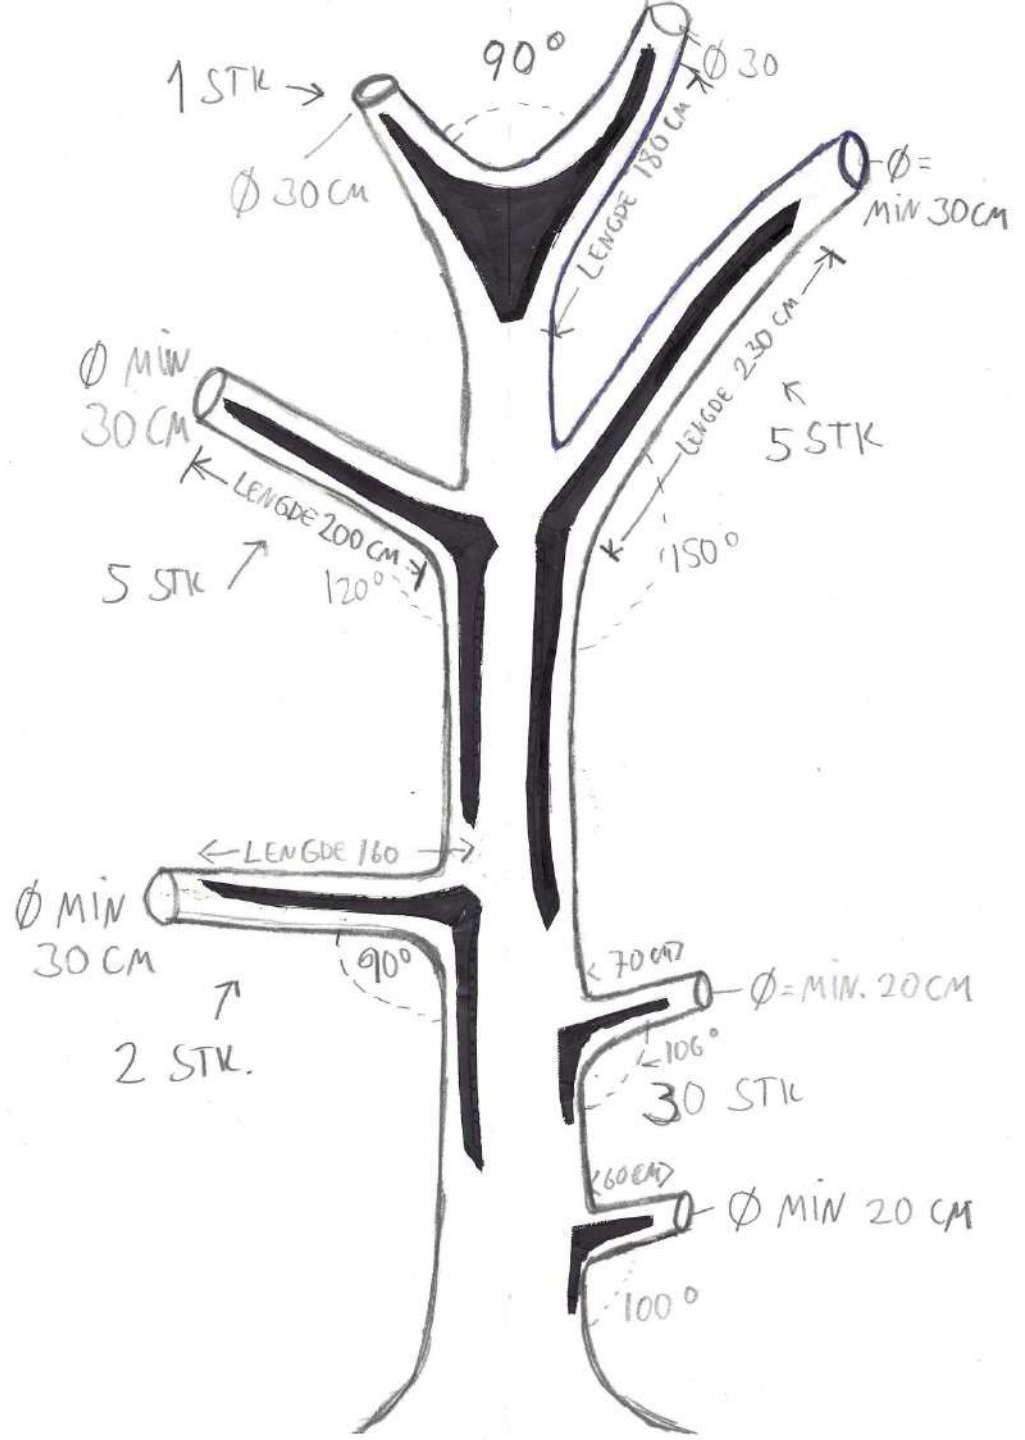

OSEBERG VIKING
from discovery to understanding

OSEBERG VIKING HERITAGE
from discovery to understanding

The reconstruction of The Klåstad ship

1:20
KLÄSTAD: LÄNGDSKITT

The building process

Shadowing trees
making logs without
branches

Skiff 9.

But first a little
wood anatomy

Spejlkløvede planker

Radial cleaved planks

BRUK AV TRE

dsb

VALG

Thank you