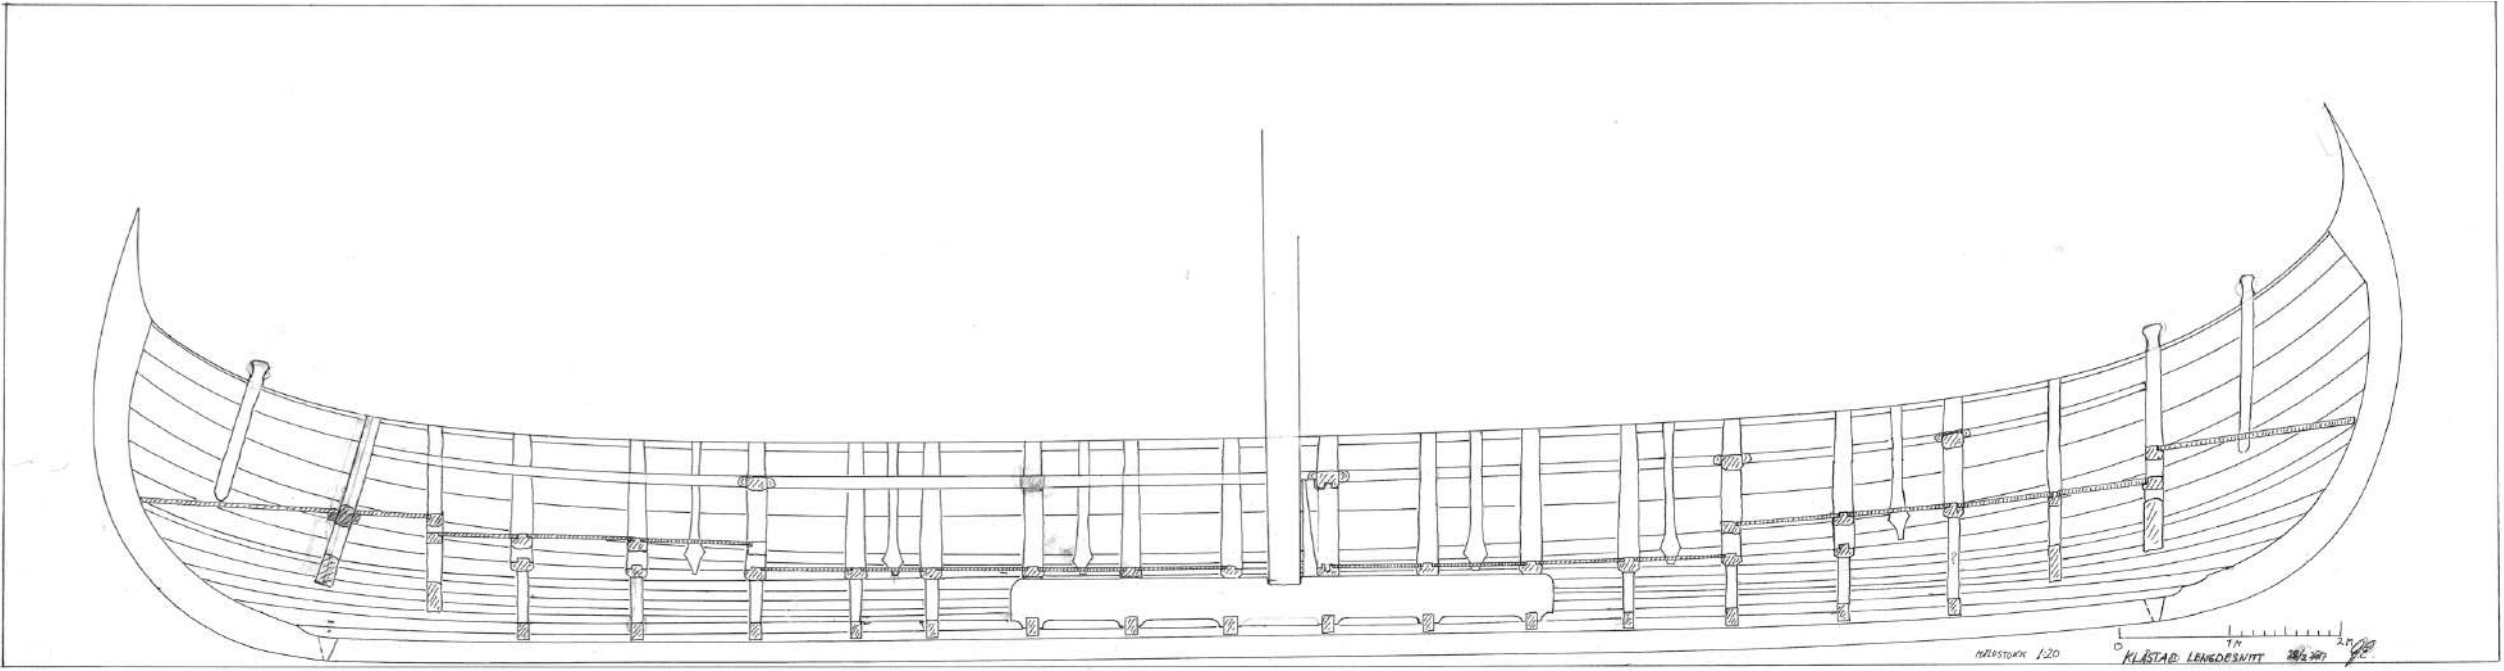

Jan Vogt Knutsen

Chief Boat Builder

The Oseberg Viking Heritage Foundation

OSEBERG VIKING HERITAGE

from discovery to understanding

Excavation of
The Klåstad Ship
1970 under the supervision of
Professor Arne Emil Christensen

OSEBERG VIKING
from discovery to understanding

OSEBERG VIKING HERITAGE
from discovery to understanding

The reconstruction of The Klåstad ship

1:20
KLÄSTAD: LÄNGDSKITT

The building process

Shadowing trees
making logs without
branches

Skiff 9.

But first a little
wood anatomy

Spejlkløvede planker

Radial cleaved planks

BRUK AV TRE

dsb

VALG

Thank you