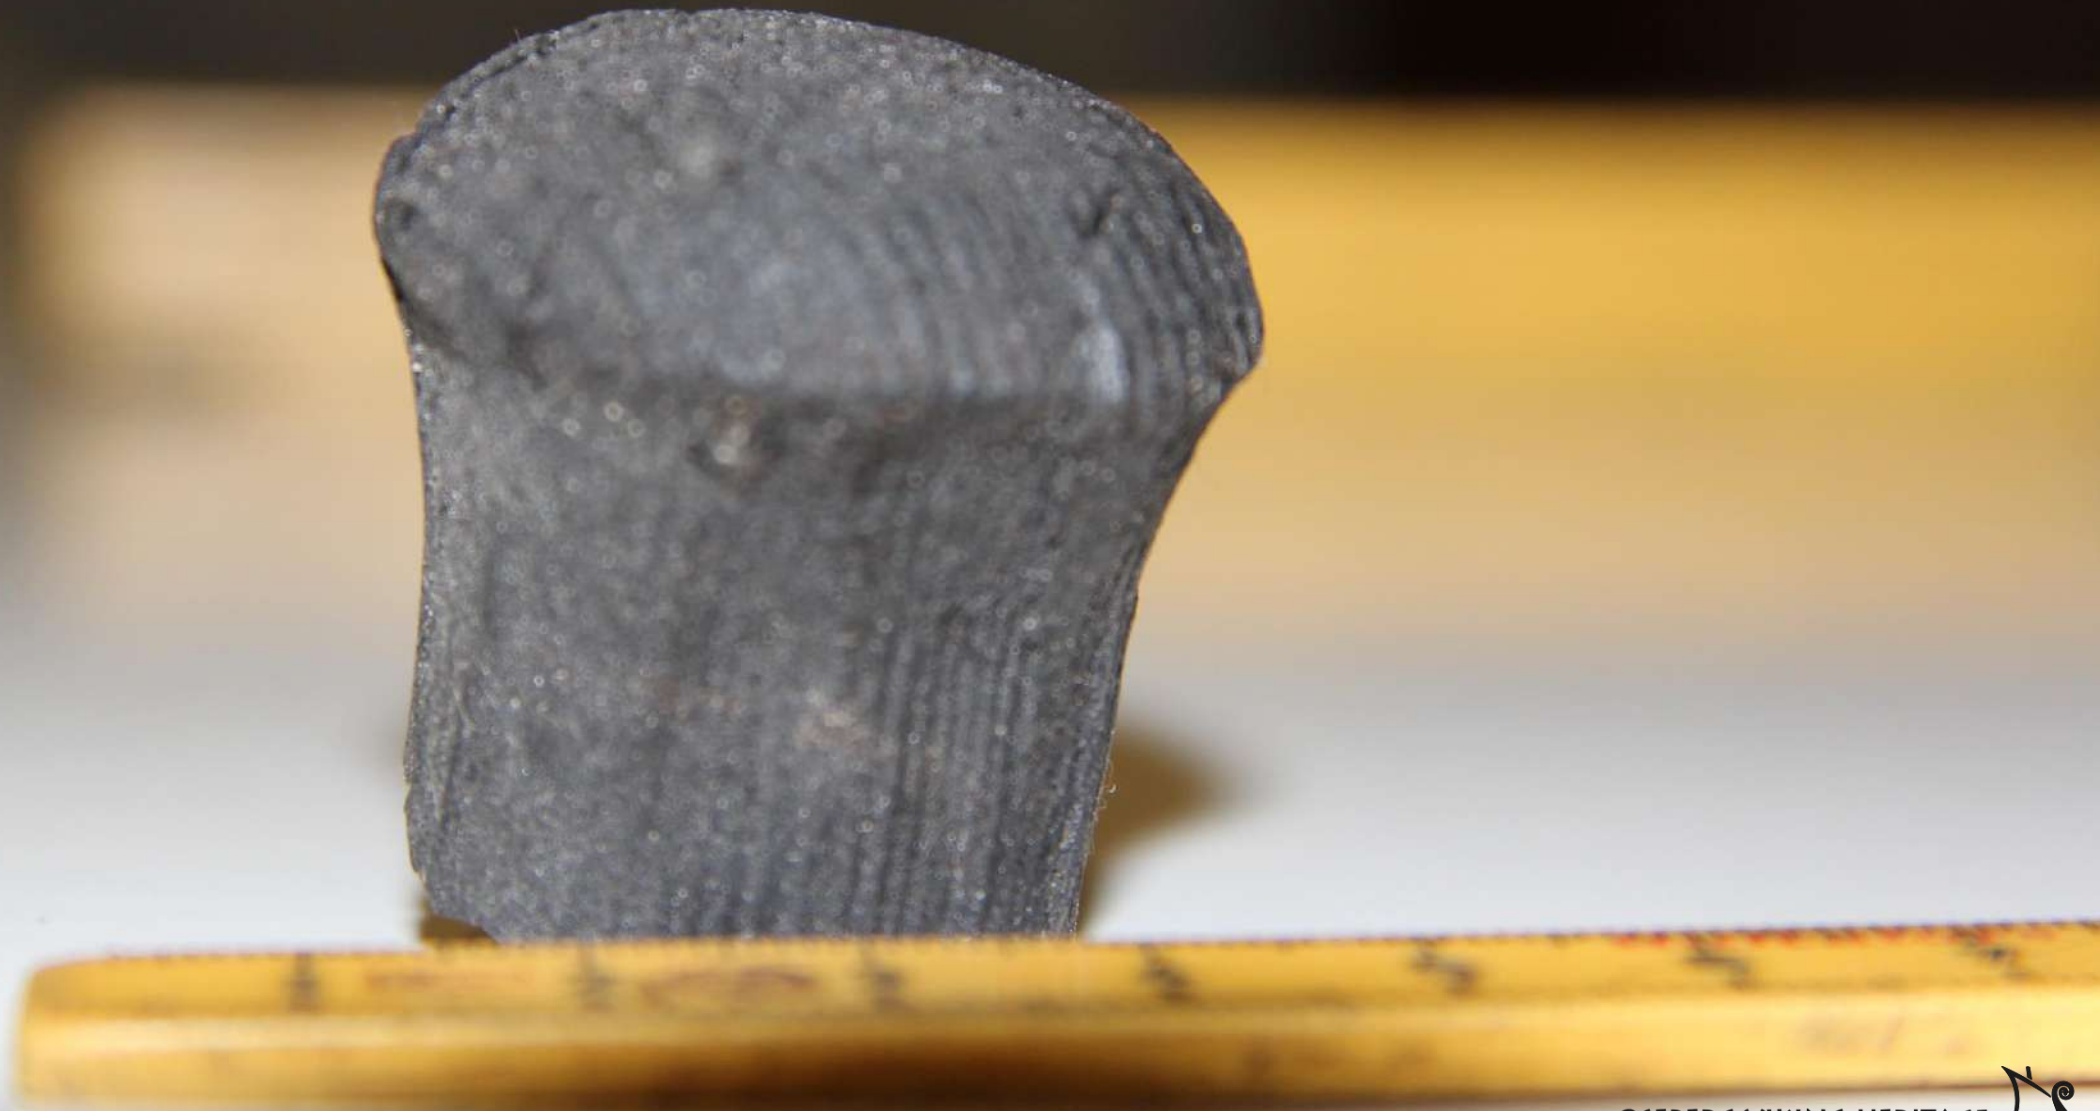

Jan Vogt Knutsen

Chief Boat Builder

The Oseberg Viking Heritage Foundation

OSEBERG VIKING HERITAGE

from discovery to understanding

Excavation of
The Klåstad Ship
1970 under the supervision of
Professor Arne Emil Christensen

OSEBERG VIKING
from discovery to understanding

OSEBERG VIKING HERITAGE
from discovery to understanding

The reconstruction of The Klåstad ship

1:20
KLÄSTAD: LÄNGDSKITT

The building process

Shadowing trees
making logs without
branches

Skiff 9.

But first a little
wood anatomy

Spejlkløvede planker

Radial cleaved planks

BRUK AV TRE

dsb

VALG

Thank you